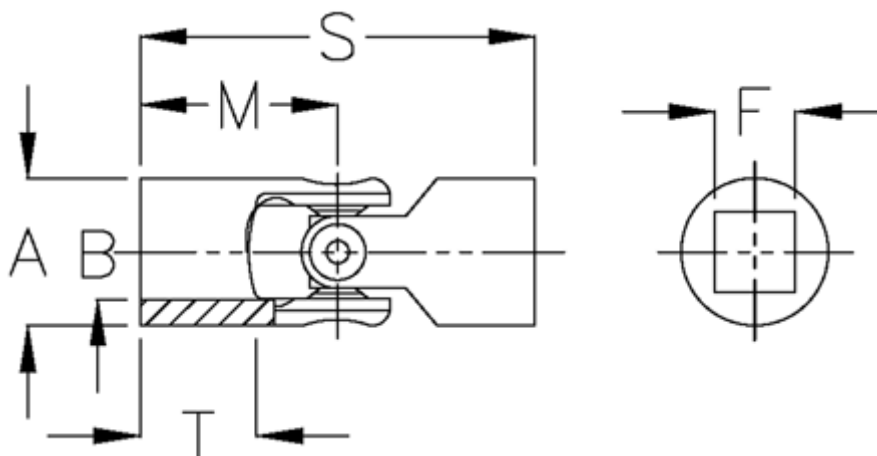

# Data Sheet

Article number: 07620404

Description: Single cross joint w/needle bearing  
0.620.404

## Measures

A	= 20
F	= 10
M	= 31
MD max N m	= 15
s	= 62
T	= 18